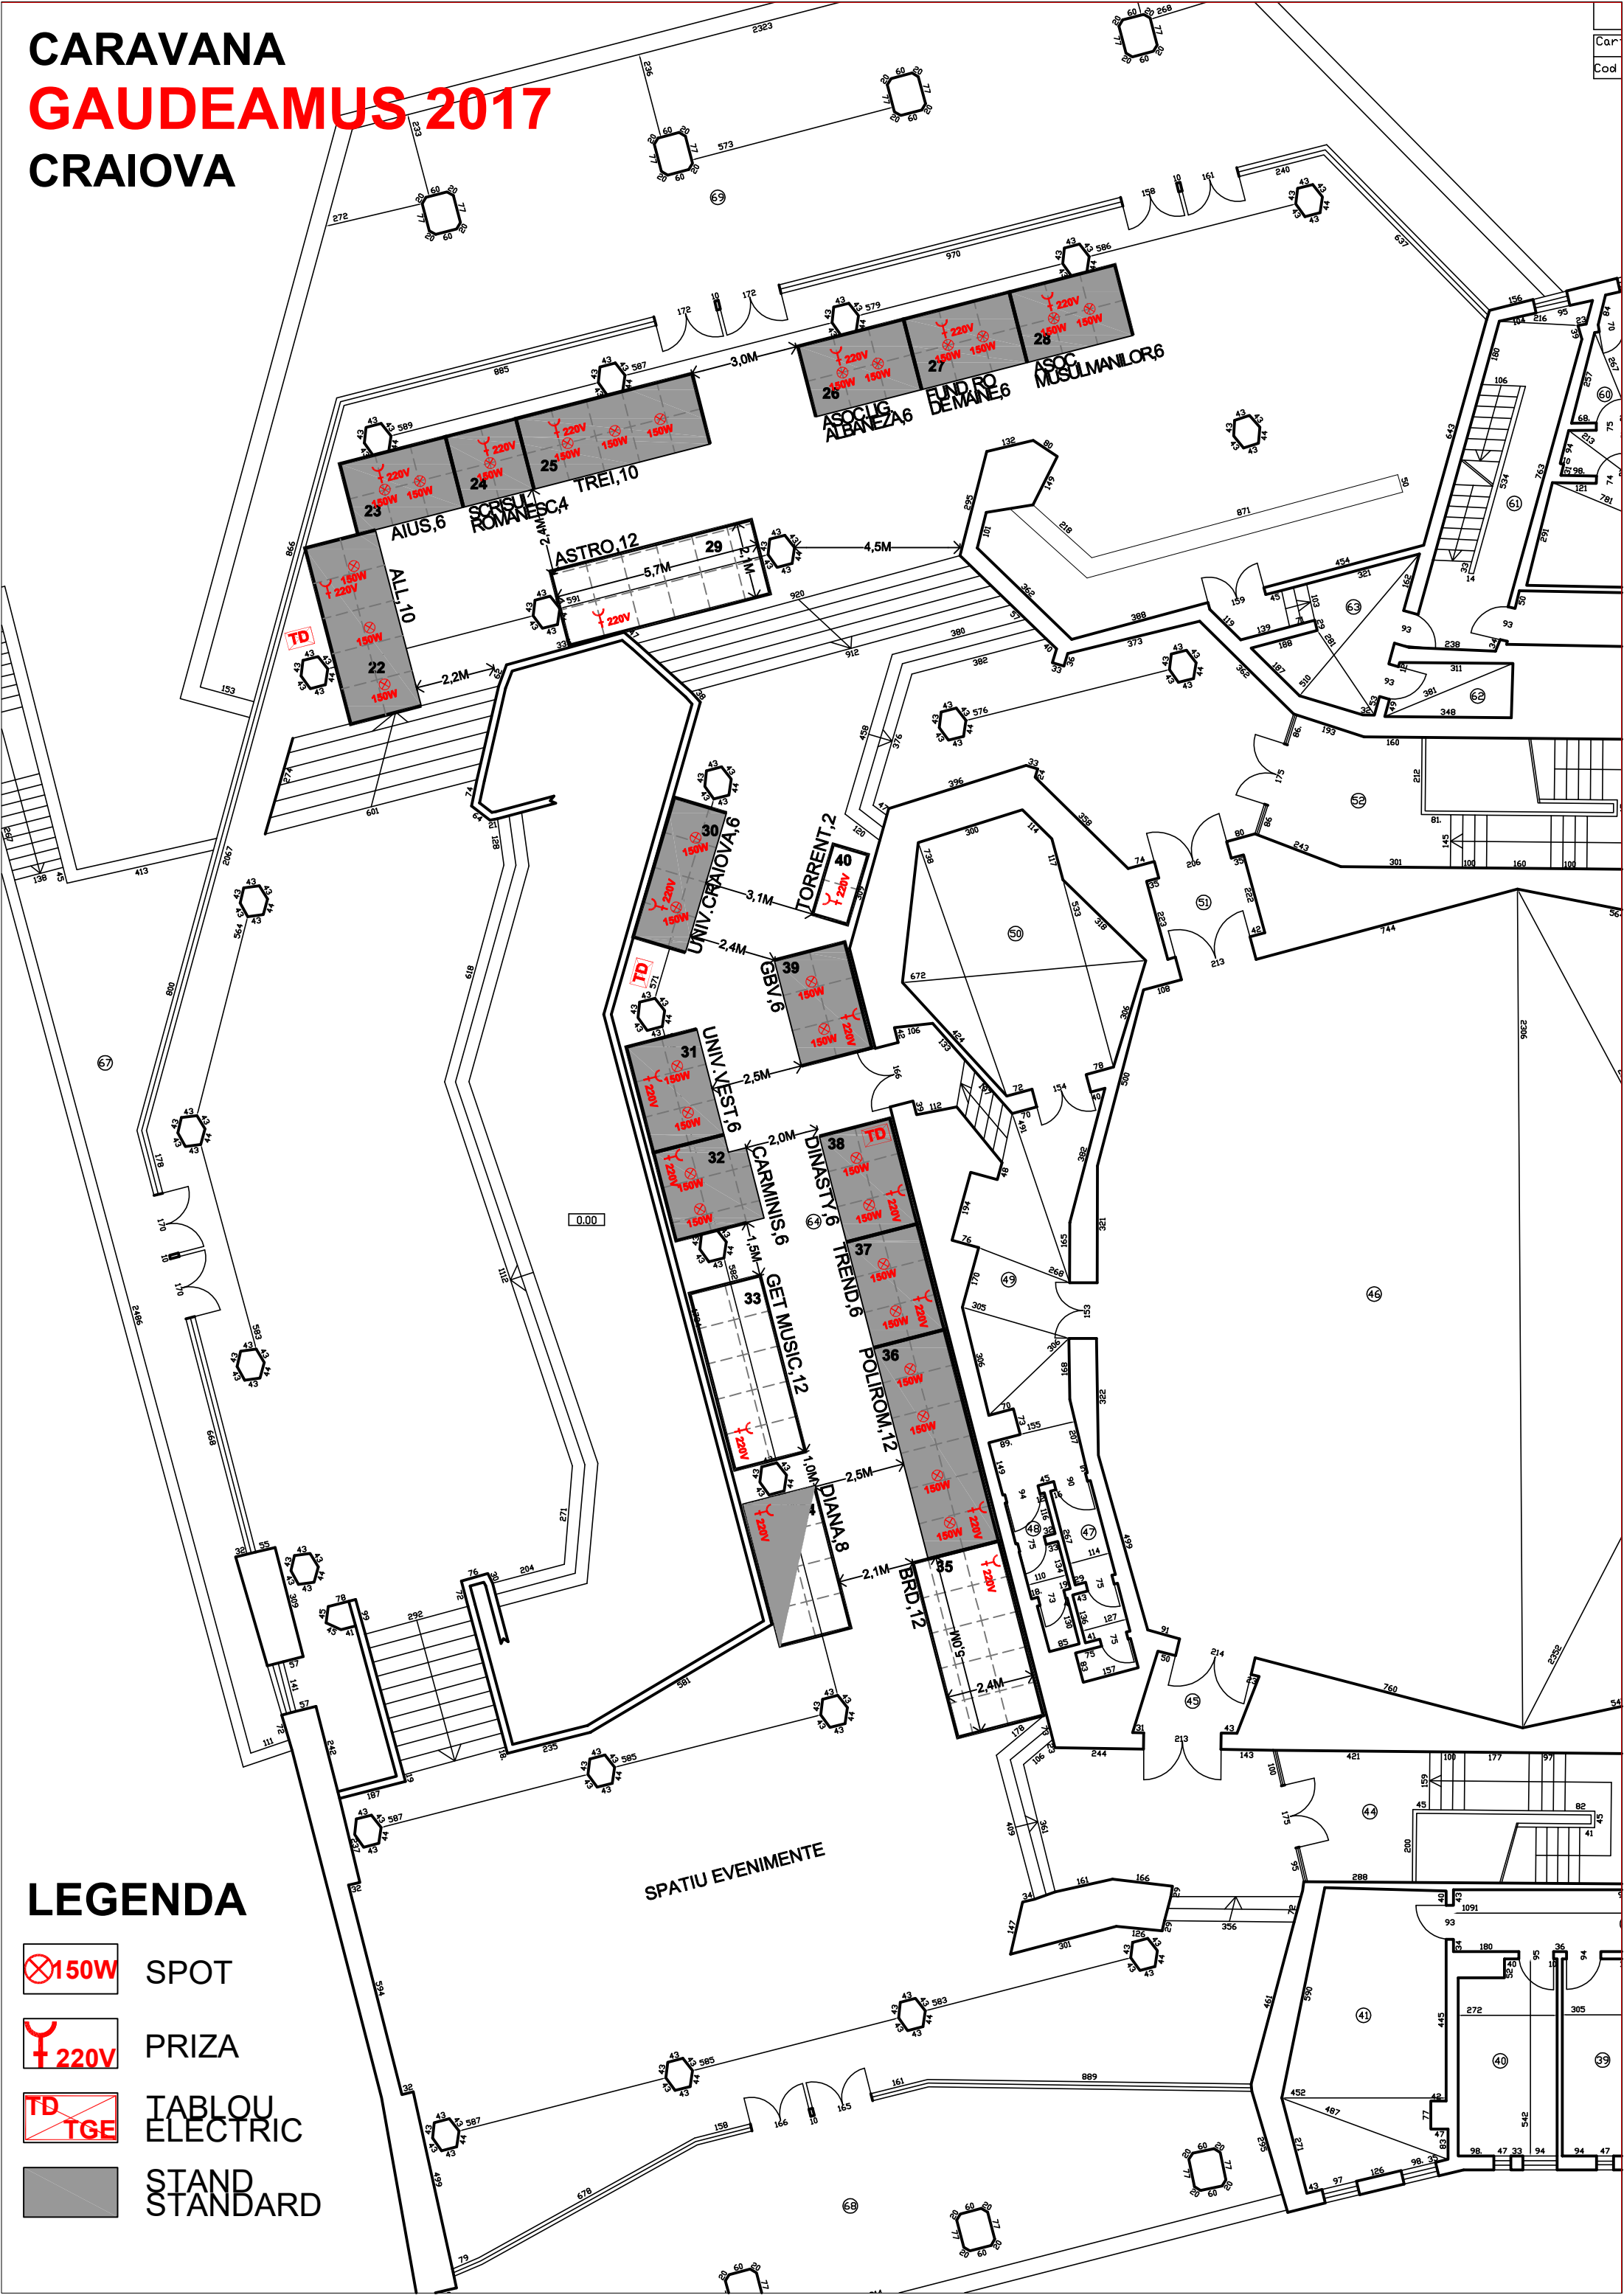

CARAVANA GAUDEAMUS 2017 CRAIOVA

LEGENDA

-  SPOT
-  PRIZA
-  TABLOU
ELECTRIC
-  STAND
STANDARD

Car
Cod

CARAVANA GAUDEAMUS 2017 CRAIOVA

LEGENDA

-  150W SPOT
-  220V PRIZA
-  TABLOU ELECTRIC
-  STAND STANDARD